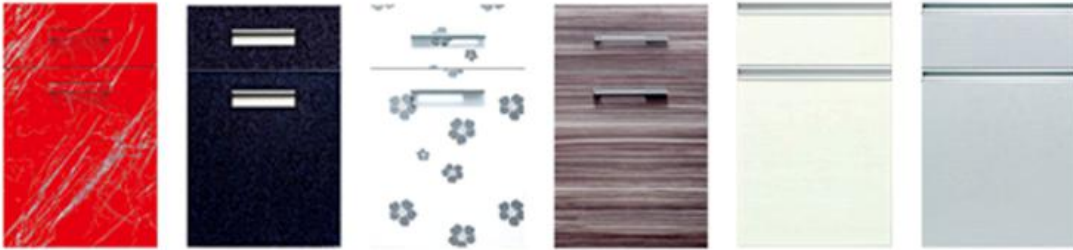

基材

MDF

particle board

plywood

solid wood

门板样式

HIGH GLOSS UV DOOR

Solid color, Wood grain, Metallic color

ACRYLIC DOOR

Solid color, Pattern color, Metallic color

PVC DOOR

High gloss color, Wood grain, Matt color

LACQUER DOOR

High gloss color, Matt color

封边

Aluminum Edge